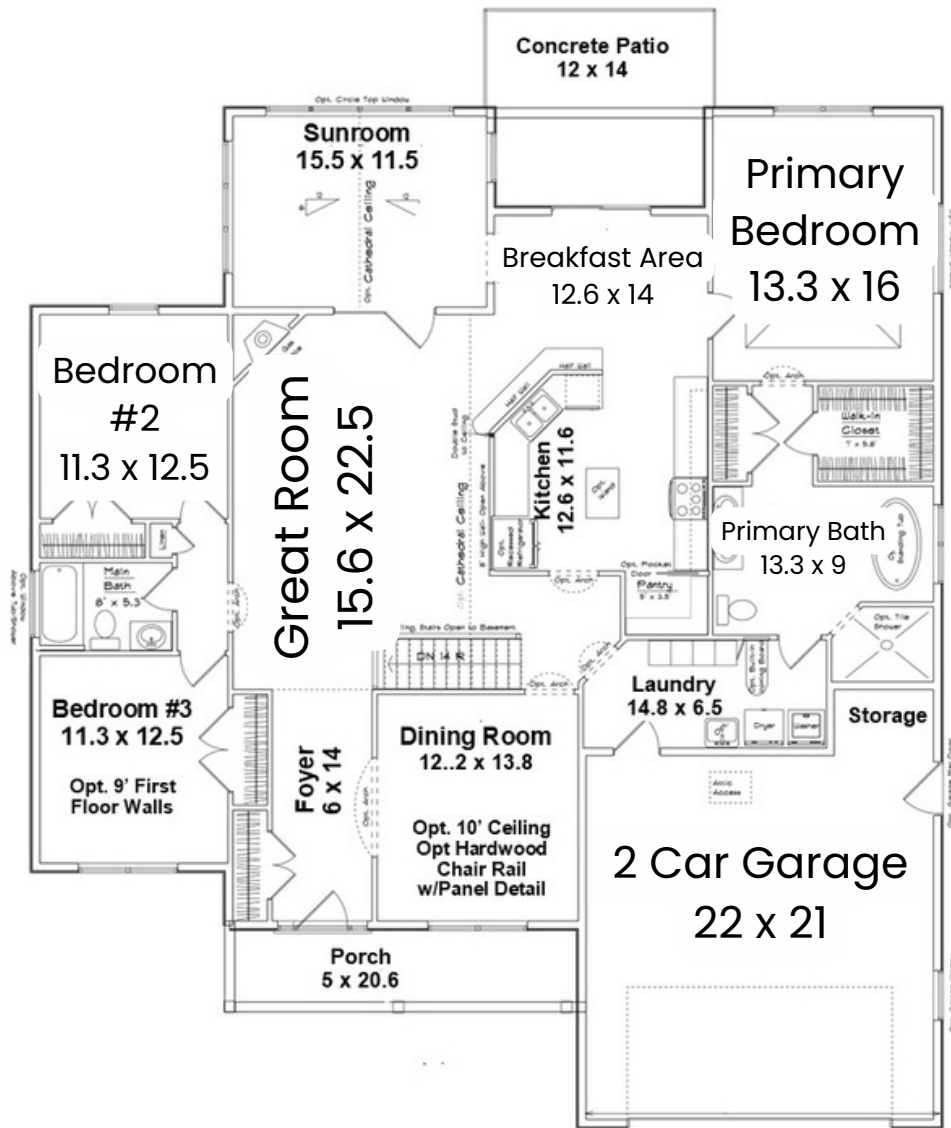

# Rosewood

2228 SF | 3 BEDROOMS | 2 BATHS

Some upgrades/options may be shown

See floor plan on back

**BERKSHIRE HATHAWAY** | HOMESALE REALTY  
HOMESERVICES

Your World. Under One Roof.

Some upgrades/options may be shown

**BERKSHIRE HATHAWAY** | HOMESALE REALTY  
 HOMESERVICES

Your World. Under One Roof.