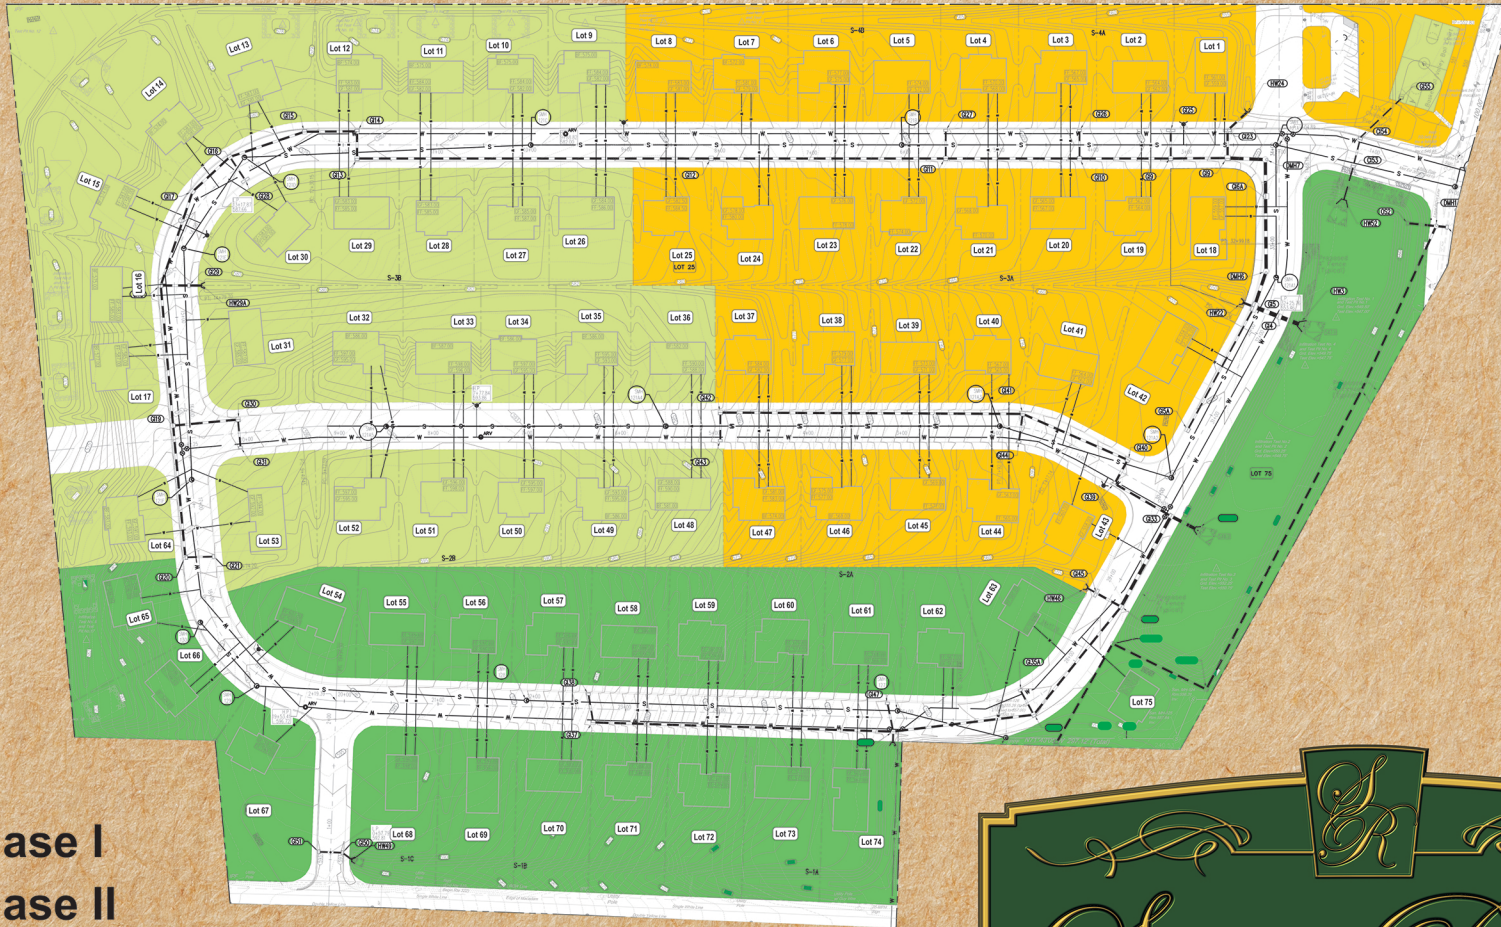

www.brwnstone.com
(717) 279-6222

**S. Gerald Musser
Builder LLC.**
*Homes • Additions • Excavating
Septic Systems • Concrete Walls*
 717 867-1172 Lebanon, PA

- Phase I
- Phase II
- Phase III

www.scenicridge.net